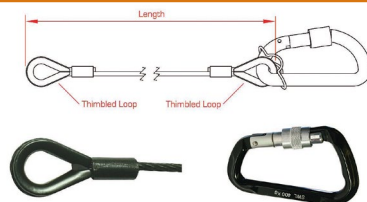

TV SPEC BONDS

TV Spec Bond with Karabiner These heavier wire bonds are fitted with a captive karabiner at one end. They conform to BBC TV 168A.

TV Spec Bond with Karabiner	connectors	wire $\varnothing$	length	WLL	code	price
Karabiner		4 mm	700 mm	50 kg	DOUT2820501	£28.37
Karabiner		5 mm	700 mm	75 kg	DOUT2830501	£29.39