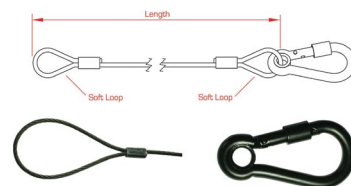

SAFETY BONDS WITH CARBINES

Safety Bond with Carbine These 3 mm wire bonds are fitted with a captive eye carbine hook at one end or both ends.

Safety Bond with Carbine	connectors	wire $\varnothing$	length	WLL	code	price
One carbine hook		3 mm	600 mm	15 kg	DOUT22001	£4.66
Two carbine hooks		3 mm	600 mm	15 kg	DOUT22101	£7.03