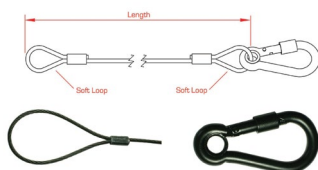

## Safety Bonds

Used as a fail-safe should the primary suspension fixing fail. Use for all suspended fixings, including lighting and sound equipment, particularly where items are suspended over people's heads. Try to ensure there is as little slack in the bond as possible as the loads given are based on static loads rather than dropped loads. A 3 mm  $\varnothing$  soft loop will pass through the hole in the Electro Kabuki. See Safety Lanyards for personal protection [pages 333 - 335]. See Small Tool Lanyards [page 336].

## GENERAL PURPOSE BONDS

**General Purpose Bond** These black wire rope assemblies can be fitted with your own connector to perform a wide range of functions.

connectors	wire $\varnothing$	length	WLL	code	price
N/A	3 mm	600 mm	100 kg	DOUT2849001	£4.21
N/A	4 mm	600 mm	175 kg	DOUT2852001	£7.03

## ACCESSORY BOND WITH CARBINE

**Accessory Bond with Carbine** These popular lightweight bonds are fitted with a captive eye carbine hook. Designed for lightweight lighting accessories.

connectors	wire $\varnothing$	length	WLL	code	price
One M6 x 60	2 mm	600 mm	20 kg	DOUT2841001	£9.08

## ACCESSORY BOND WITH SWIVEL

**Accessory Bond with Swivel** These shorter lightweight bonds are fitted with a swivel hook. Designed for lightweight lighting accessories.

connectors	wire $\varnothing$	length	WLL	code	price
One M6 x 60	2 mm	600 mm	5 kg	DOUT2840001	£7.56