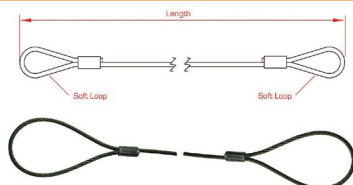

## Safety Bonds

Used as a fail-safe should the primary suspension fixing fail. Use for all suspended fixings, including lighting and sound equipment, particularly where items are suspended over people's heads. Try to ensure there is as little slack in the bond as possible as the loads given are based on static loads rather than dropped loads. A 3 mm  $\varnothing$  soft loop will pass through the hole in the Electro Kabuki. See Safety Lanyards for personal protection [pages 333 - 335]. See Small Tool Lanyards [page 336].

## GENERAL PURPOSE BONDS

**General Purpose Bond** These black wire rope assemblies can be fitted with your own connector to perform a wide range of functions.

connectors	wire $\varnothing$	length	WLL	code	price
N/A	3 mm	600 mm	100 kg	DOUT2849001	£4.21
N/A	4 mm	600 mm	175 kg	DOUT2852001	£7.03

## ACCESSORY BOND WITH CARBINE

**Accessory Bond with Carbine** These popular lightweight bonds are fitted with a captive eye carbine hook. Designed for lightweight lighting accessories.

connectors	wire $\varnothing$	length	WLL	code	price
One M6 x 60	2 mm	600 mm	20 kg	DOUT2841001	£9.08

## ACCESSORY BOND WITH SWIVEL

**Accessory Bond with Swivel** These shorter lightweight bonds are fitted with a swivel hook. Designed for lightweight lighting accessories.

connectors	wire $\varnothing$	length	WLL	code	price
One M6 x 60	2 mm	600 mm	5 kg	DOUT2840001	£7.56