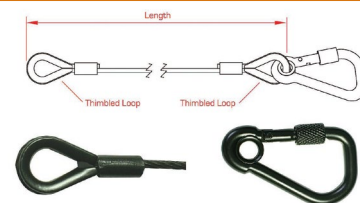

SAFETY BONDS WITH MOVING LIGHT HOOK

Safety Bond with Moving Light Hook These 4 mm wire bonds are fitted with a captive asymmetric Moving Light Hook.

Safety Bond with Moving Light Hook	connectors	wire $\varnothing$	length	WLL	code	price
One moving light hook		4 mm	600 mm	36 kg	DOUT2844001	£23.58
One moving light hook		4 mm	1,000 mm	36 kg	DOUT2844501	£24.83