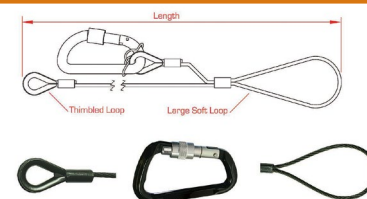

TV SPEC BONDS WITH LARGE LOOP

TV Spec Bonds with Karabiner [large loop] These heavier wire bonds are fitted with a captive karabiner on the tail of a large loop. They conform to BBC TV 168A.

TV Spec Bond with Karabiner [large loop]	connectors	wire $\varnothing$	length	WLL	code	price
Karabiner		4 mm	480 mm	50 kg	DOUT2820001	£27.02
Karabiner		5 mm	480 mm	75 kg	DOUT2830001	£27.75