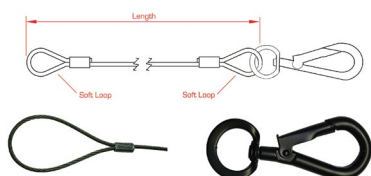

## Safety Bonds

Used as a fail-safe should the primary suspension fixing fail. Use for all suspended fixings, including lighting and sound equipment, particularly where items are suspended over people's heads. Try to ensure there is as little slack in the bond as possible as the loads given are based on static loads rather than dropped loads. A 3 mm  $\varnothing$  soft loop will pass through the hole in the Electro Kabuki. See Safety Lanyards for personal protection [pages 333 - 335]. See Small Tool Lanyards [page 336].

## GENERAL PURPOSE BONDS

**General Purpose Bond** These black wire rope assemblies can be fitted with your own connector to perform a wide range of functions.

connectors	wire $\varnothing$	length	WLL	code	price
N/A	3 mm	600 mm	100 kg	DOUT2849001	£4.21
N/A	4 mm	600 mm	175 kg	DOUT2852001	£7.03

## ACCESSORY BOND WITH CARBINE

**Accessory Bond with Carbine** These popular lightweight bonds are fitted with a captive eye carbine hook. Designed for lightweight lighting accessories.

connectors	wire $\varnothing$	length	WLL	code	price
One M6 x 60	2 mm	600 mm	20 kg	DOUT2841001	£9.08

## ACCESSORY BOND WITH SWIVEL

**Accessory Bond with Swivel** These shorter lightweight bonds are fitted with a swivel hook. Designed for lightweight lighting accessories.

connectors	wire $\varnothing$	length	WLL	code	price
One M6 x 60	2 mm	600 mm	5 kg	DOUT2840001	£7.56